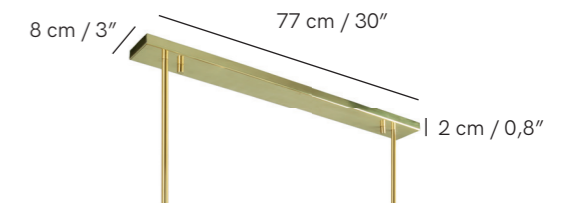

cup cup color matches the lamp

Standard suspension lamp cup Link